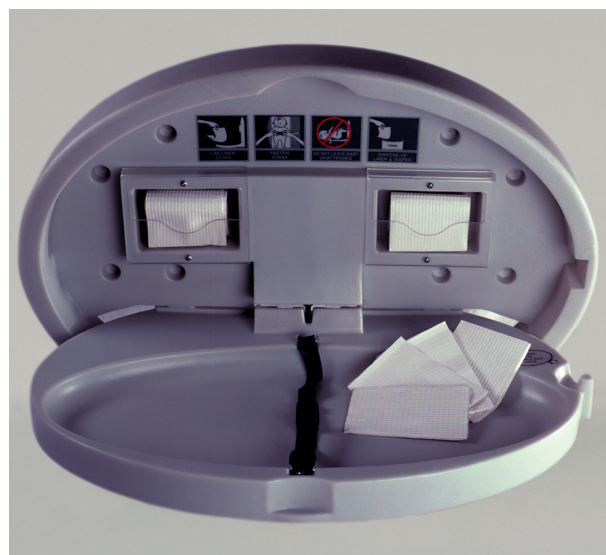

## BABY CARE CRADLE

Enviro-LCS™ baby care cradles are designed with the busy parent in mind enabling a quick, safe means of changing babies nappies when not at home. Features include: concave bed, safety strap keeps baby secure, the cradle is reinforced by steel rods offering stability and support, low profile, round edges, built in hook holds shopping bag or purse, also included is a built in shelf for placing personal baby changing items while attending to baby, while dispenser pockets hold liners.

Manufactured of high density polyethylene the Enviro-LCS™ baby care cradle eliminates absorption of moisture or odours. Unique side opening allows the cradle to be installed in small areas and is safer than front opening models as the baby cannot roll to the side. Enviro-LCS™ baby care cradles are the obvious choice at changing time. The Enviro-LCS™ baby care cradle combined with our nappy disposal service completes our baby care system.